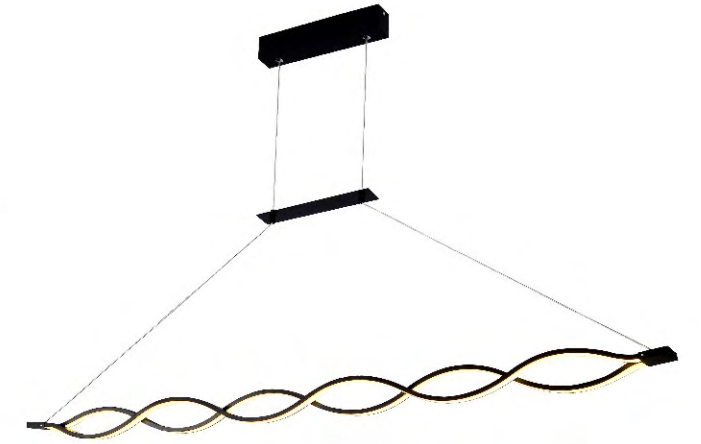

P0147120A

Description: Pendant Lamp
Material: Pure Aluminium
Watts: 20w
Led Input: Ac 90-260vac 50/60hz
IP: 20
Colour Temperature: 3200k
Colour: White
Product Size(mm): W40x1200x187h

P0141003A

Description: Pendant Lamp
 Material: Pure Aluminium
 Watts: 30w
 Led Input: Ac 90-260vac 50/60hz
 IP: 20
 Colour Temperature: 3200k
 Colour: White / Gold
 Product Size(mm): 470*160

C0141060A

Description: ceiling lamp
 Material: Pure
 Watts: 60w
 Led Input: Ac 90-260vac 50/60hz
 IP: 20
 Colour Temperature: 3200k
 Colour: White / Gold
 Product Size(mm): Φ600X210H

C0141003A

Description: Ceiling lamp
 Material: Pure
 Watts: 30w
 Led Input: Ac 90-260vac 50/60hz
 IP: 20
 Colour Temperature: 3200k
 Colour: White / Gold
 Product Size(mm): 420*160

C0141080A

Description: ceiling lamp
 Material: Pure
 Watts: 80w
 Led Input: Ac 90-260vac 50/60hz
 IP: 20
 Colour Temperature: 3200k
 Colour: White / Gold
 Product Size(mm): Φ800X265H

P0600A-600

Description: Pendant Lamp
 Material: Pure Aluminium
 Watts: 40w
 Led Input: Ac 90-260vac 50/60hz
 IP: 20
 Colour Temperature: 3200k
 Colour: White
 Product Size(mm): 610X610X35H