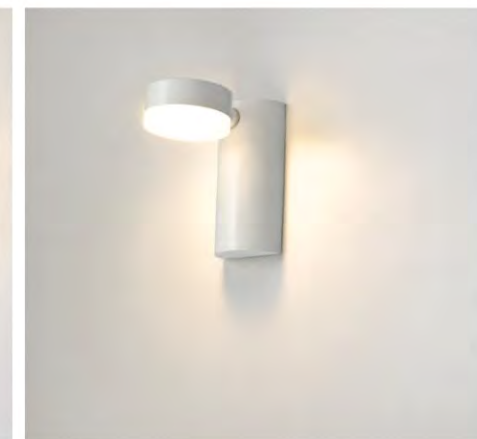

LWA0130A

Description: Wall Lamp
Material: Pure Aluminium
Watts: 5w
Led Input: Ac 90-260vac 50/60hz
IP: 20
Colour Temperature: 3200k
Colour: White
Product Size(mm): 65*120*110