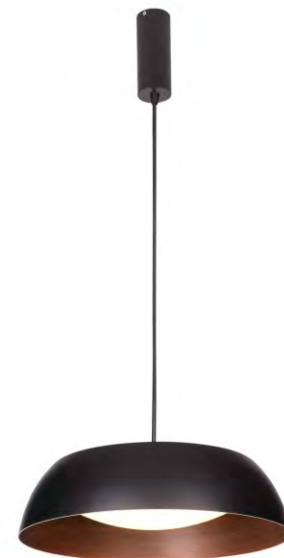

C019-590B

Description: Ceiling Lamp
Material: Pure Aluminium
Watts: 40w
Led Input: AC 90-260VAC 50/60HZ
IP: 20
Colour Temperature:3200k
Colour: Copper
Product Size(mm): Φ 600*200H

PL019-400B

Description: Pendant Lamp
Material: Pure Aluminium
Watts: 24w
Led Input: AC 90-260VAC 50/60HZ
IP: 20
Colour Temperature:3200k
Colour: Copper
Product Size(mm): Φ 400*1000H

C019-400B

Description: Ceiling Lamp
Material: Pure Aluminium
Watts:24w
Led Input: AC 90-260VAC 50/60HZ
IP: 20
Colour Temperature:3200k
Colour: Copper
Product Size(mm): Φ 400*135H