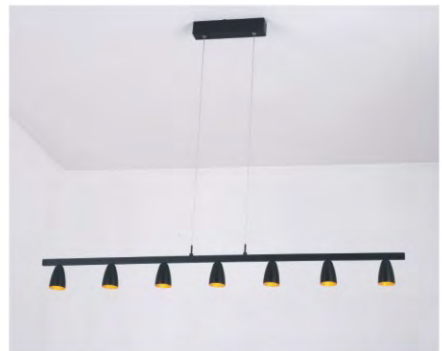

P0184-7A

Description: Pendant Lamp
Material: Pure Aluminium
Watts: 35w
Led Input: AC 90-260VAC 50/60HZ
IP: 20
Colour: Black + Gold
Product Size(mm): 1200*52*1200H