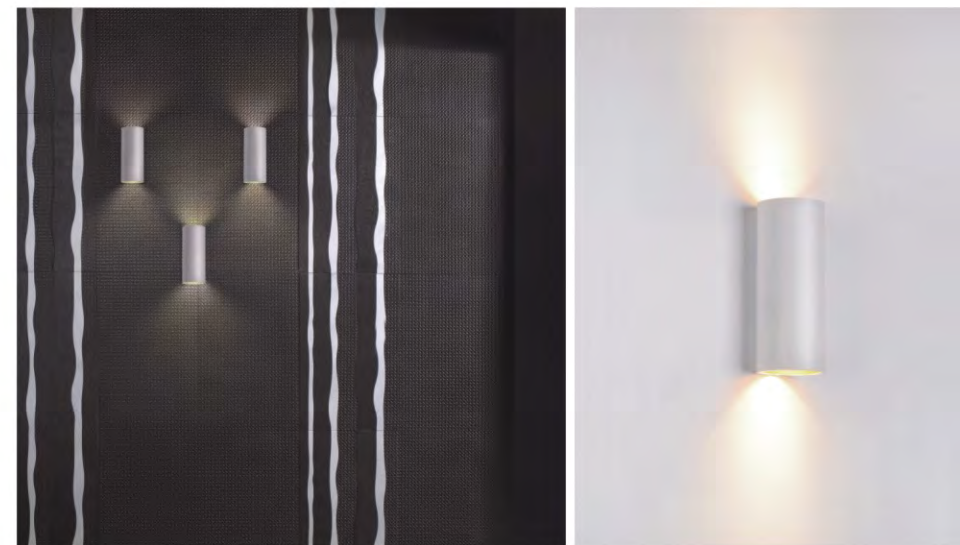

LWA0176S

Description: Wall Lamp
Material: Pure Aluminium
Watts: 2*5w
Led Input: AC 90-260VAC 50/60HZ
IP: 54
Colour Temperature: 3200k
Colour: White + Gold
Product Size(mm): 70*160H

LWA0176L

Description: Wall Lamp
Material: Pure Aluminium
Watts: 2*5w
Led Input: AC 90-260VAC 50/60HZ
IP: 54
Colour Temperature: 3200k
Colour: White + Gold
Product Size(mm): 80*200H