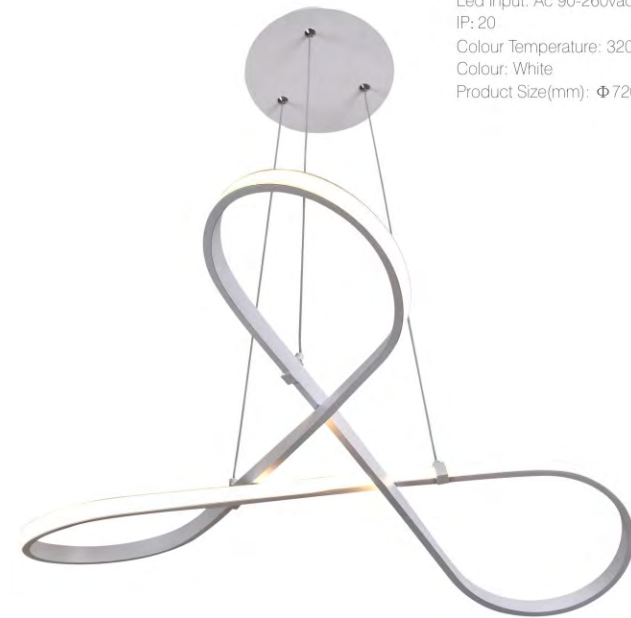

SHARM LIGHTING

2017-2018 CATALOGUE

Ingenuity
Unique

P0147090A

Description: Pendant Lamp
Material: Pure Aluminium
Watts: 16w
Led Input: Ac 90-260vac 50/60hz
IP: 20
Colour Temperature: 3200k
Colour: White
Product Size(mm): W40x900x187h

P0012B

Description: Pendant Lamp
 Material: Pure Aluminium
 Watts: 40w
 Led Input: Ac 90-260vac 50/60hz
 IP: 20
 Colour Temperature: 3200k
 Colour: White / Gold
 Product Size(mm): 1200*45

P0091-3A

Description: Pendant Lamp
 Material: Pure Aluminium
 Watts: 88w
 Led Input: Ac 90-260vac 50/60hz
 IP: 20
 Colour Temperature: 3200k
 Colour: White / Gold
 Product Size(mm): 600*450*300

P0160070A

Description: Pendant Lamp
Material: Pure Aluminium
Watts: 40w
Led Input: Ac 90-260vac 50/60hz
IP: 20
Colour Temperature: 3200k
Colour: White
Product Size(mm): Φ 720*H700

C0158030A

Description: Ceiling lamp
Material: Pure
Watts: 30w
Led Input: Ac 90-260vac 50/60hz
IP: 20
Colour Temperature: 3200k
Colour: White
Product Size(mm): Φ 300X450H

P0095003A

Description: Pendant Lamp
Material: Pure Aluminium
Watts: 54w
Led Input: Ac 90-260vac 50/60hz
IP: 20
Colour Temperature: 3200k
Colour: White
Product Size(mm): 720*300*800H

P0095005A

Description: Pendant Lamp
Material: Pure Aluminium
Watts: 90w
Led Input: Ac 90-260vac 50/60hz
IP: 20
Colour Temperature: 3200k
Colour: White
Product Size(mm): 1200*300*800H