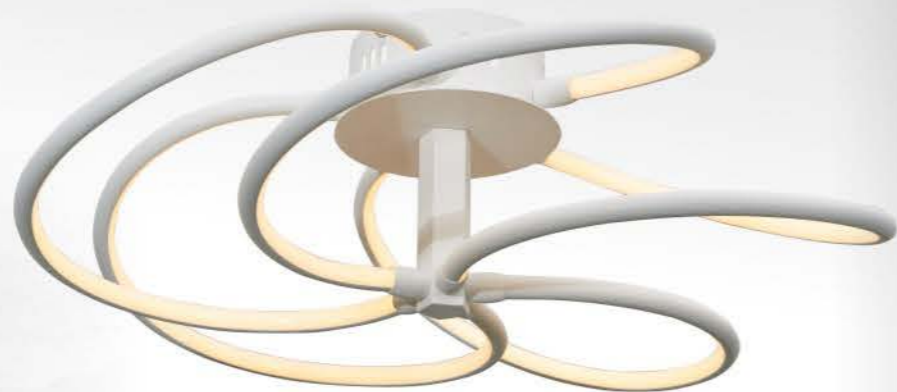

8866-80X

AS BEAUTIFUL AS SWAN LAKE

Item: 8866-30X
Size: Ø450×H120mm
Lamp: 24W LED
Materials: Aluminum

Item: 8866-80X
Size: Ø550×H200mm
Lamp: 45W LED
Materials: Aluminum